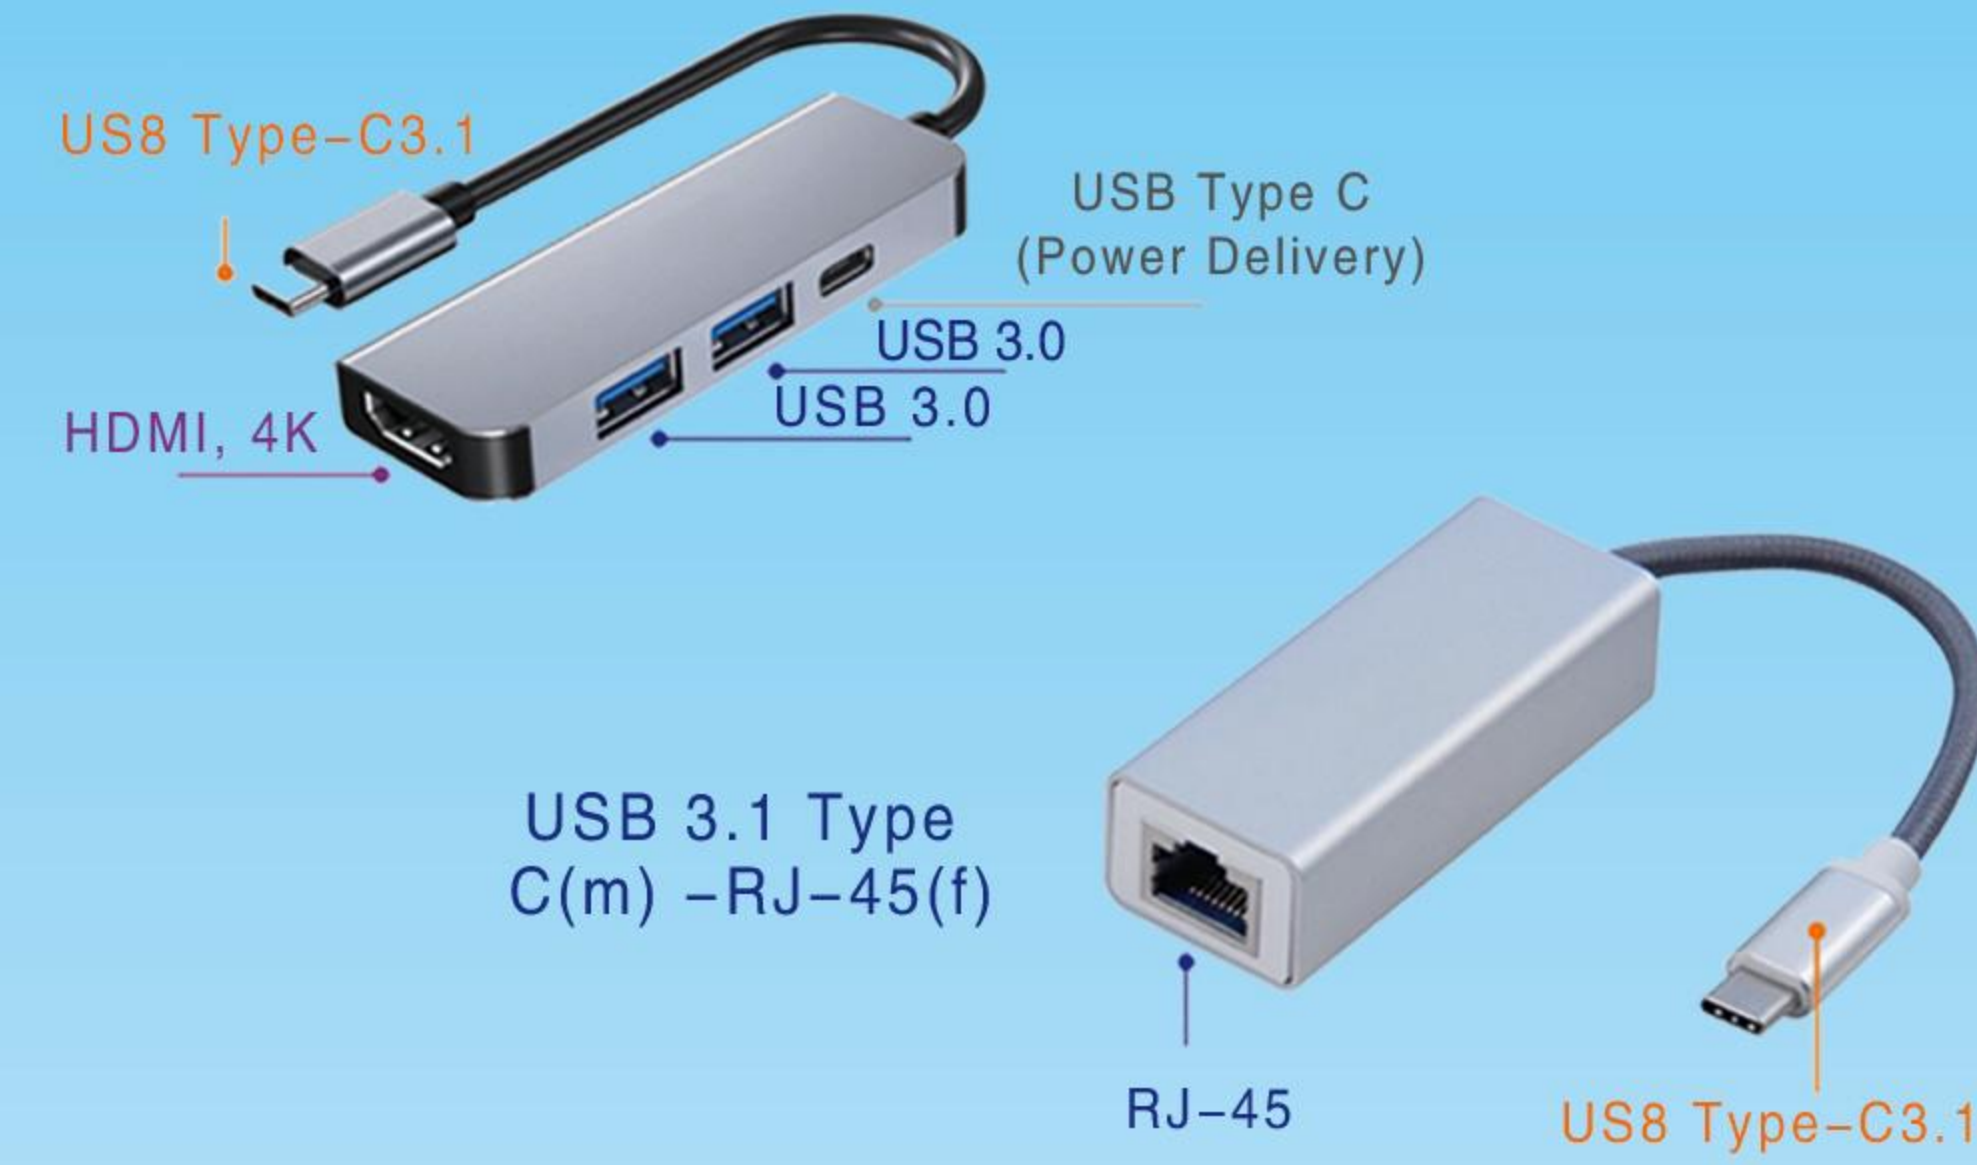

High Quality AUX cable

	Model:LMB-C2R TYPE C TO 2RCA L:1m-5m
	Model:LMB-C635 TYPE C TO DUAL 6.35 L:1m-5m
	Model:LMB-C35 TYPE C TO 3.5 L:1m-2m
	Model:LMB-C35FM TYPE C TO 3.5 L:10CM
	Model:LMB-C35 TYPE C TO 3.5MM+ TYPE C CGARGING L:25Cm

AV CONVERTOR

USB 3.1 Type C(m) – HDMI (f)+2*USB 3.0(f)
+ Type C (Power Delive.ry)

USB 3.1 Type C(m) – HDMI (f)+USB 3.0(f)
+ Type C (f)(Power Delivery)

miniDisplayPort 1.3v-HDMI 4K*2K

Changzhou Lamber Elec tech Co.,Ltd

ONE—STOP CABLE SOLUTION

Certificate display

Welcome!
Find us here! !

Wechat:
86-13775198619

Type C to C

	<p>Model:LMB-2C5A TYPE C TO TYPE C with E-MARK IC, Support:5A,100W PD. White or Black L:0.25CM-2M</p>
	<p>Model:LMB-2C5L TYPE C TO lighting Support:27W Nylon Braid L:0.25CM-2M</p>
	<p>Model:LMB-CAC100 TYPE C TO TYPE C WITH E-MARK IC, Support:5A,100W PD. Nylon Braid L:1M-2M</p>
	<p>Model:LMB-2C240 TYPE C TO TYPE C/FM, Support:5A 100W Nylon Braid L:0.5M-2M</p>
	<p>Model:LMB-C2FM TYPE C TO TYPE C/FM, Nylon Braid Support 240w L:0.5M-2M</p>

USB TO TYPE C

	<p>Model:LMB-UC5A USB A/M TO TYPE C, Support:5A,Super Fast charging +OPPO Flash charging White or Black L:1M-2M</p>
	<p>Model:LMB-UC33W USB A/M TO TYPE C, Support:33W,Flash charging White or Black L:1M-2M</p>
	<p>Model:LMB-UC120W USB A/M TO TYPE C, Support:120W,Flash charging White or Black L:1M-2M</p>
	<p>Model:LMB-UAC20 USB A/M TO TYPE C ANGLE,Support:60W, Flash charging White or Black L:1M-2M</p>
	<p>Model:LMB-1U3P 3IN1 USB Charging cable,Support:3A All color is available L:1M-2M</p>